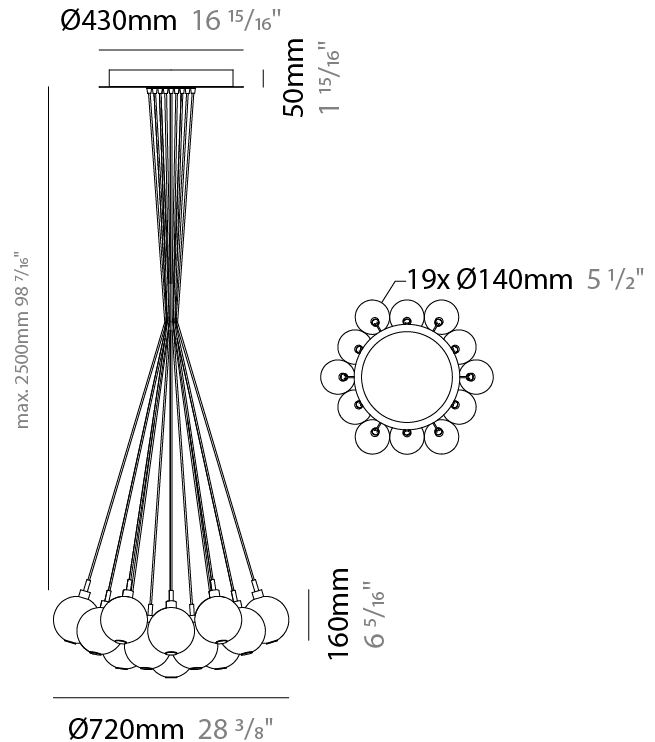

PROJECT	
TYPE	
SPECIFIER	
QUANTITY	
DATE	

OSCURA - 19 LIGHT CLUSTER SUSPENSION

D141139-

base number Finish
Options

1. To build a product code in our configurator select the specify button on the base model # product page
2. To build a manual product code on this datasheet choose from the options listed below in blue font and add the suffix to the base model #

GENERAL

Series: Oscura
Subseries: Oscura - 19 Light Cluster
Brand: Cangini & Tucci
Division: Design
Mounting Type: Suspension
Mounting Location: Ceiling
Subcategory: Pendant

PHYSICAL

Shape: Round
Diameter (mm): 720
Diameter (in): 28 ³/₈
Height (mm): 160
Height (in): 5 ⁷/₈
Max. Overall Height (mm): 2660
Max. Overall Height (in): 64 ¹⁵/₁₆
Light Distribution: Omnidirectional
Weight (kg): 9.5
Weight (lbs): 20.94
Fixture Finish: [AMB](#) / [BLK](#) / [BRZ](#) / [GLD](#) / [GRN](#) / [PNK](#) / [RGD](#) / [RUB](#) / [SKB](#) / [SMK](#) / [STE](#) / [TOB](#) / [TRA](#)
Holder Finish: PSS
Fixture Material: Glass / Metal
Cable Details: 2500mm cable

ELECTRICAL

Number of Lamps: 19
Lamp Type: LED Retrofit
Bulb Included: Bulb Not Included
Total Output Wattage (W): 76
Max. Wattage Per Lamp (W): 4
Lamp Base: G9
Input Voltage (V): 120

LED

OPTICAL

RATINGS AND CERTIFICATIONS

Certified By: Certified for North American Standards
IP rating: IP20